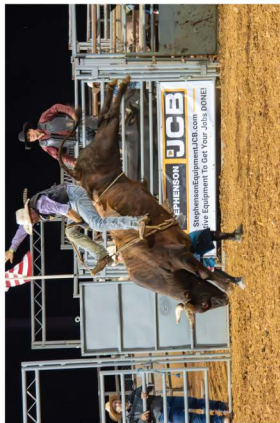

Oct 5 Monster Truck Fall Bash
FEATURING **Jester, Kraken, Toxic & Illuminator!** PLUS Tuff Truck Challenge Finals & Mini Monster Trucks!
Pit Party & Monster Truck Rides from 4:00-6:00 pm
Admission To This Special Event Adults $22, Children (5-12) $12, Under 5- FREE! Presented by Providence Autos

Oct 12 Truck Warz featuring Diesel Pickup Powerfest!
Street Legal Drag Racing, Plus Street, Pro Street Gas, Renegade Street (2.6) & Pro-Modified (3.0) Sled Pulling & Pickup Truck Show N Shine
Presented By Leon C. Landis

Oct 26 Halloween Demolition Derby & Trunk or Treat!
Demolition Derby Series & Junk Car Racing! Van, Small Car, Super Stock, Chain N Go, & Youth Small Car Power Wheels Class! Trunk or Treat & Costume Contest 4-6
Presented By Shipley Energy!

Nov 2 McGrew Equipment - Spring Equipment Auction
McGrew Equipment's Semi-Annual BMP Consignment Auction. Receive a limited edition McGrew BMP Hat. Learn More: mcgrewequipment.com

Dec 31 4th Annual New Year's EVE of Destruction
Demolition Derby Series- V8 Trucks, Small Car, Vans, Super-Stock, Pro-Stock, Chain N Go, Youth Small Car and More! PLUS 130ft **Car Drop** and a spectacular fireworks display thanks to Providence Autos!
Admission To This Special Event Adults $22, Children (5-12) $12, Under 5- FREE! Gates: 4:00 Event: 7pm Presented By Wayne's Towing & Recovery

#SEE YOU AT THE BUCK!

2024

SCHEDULE OF FUN

GPS Address:
900 Lancaster Pike
Quarryville, PA 17566

Call For Information:
Office: 717 859 4244 Track 717 284 2139
Website: www.buckmotorsports.com
Visit us on Facebook and Instagram @BuckMotorsPark